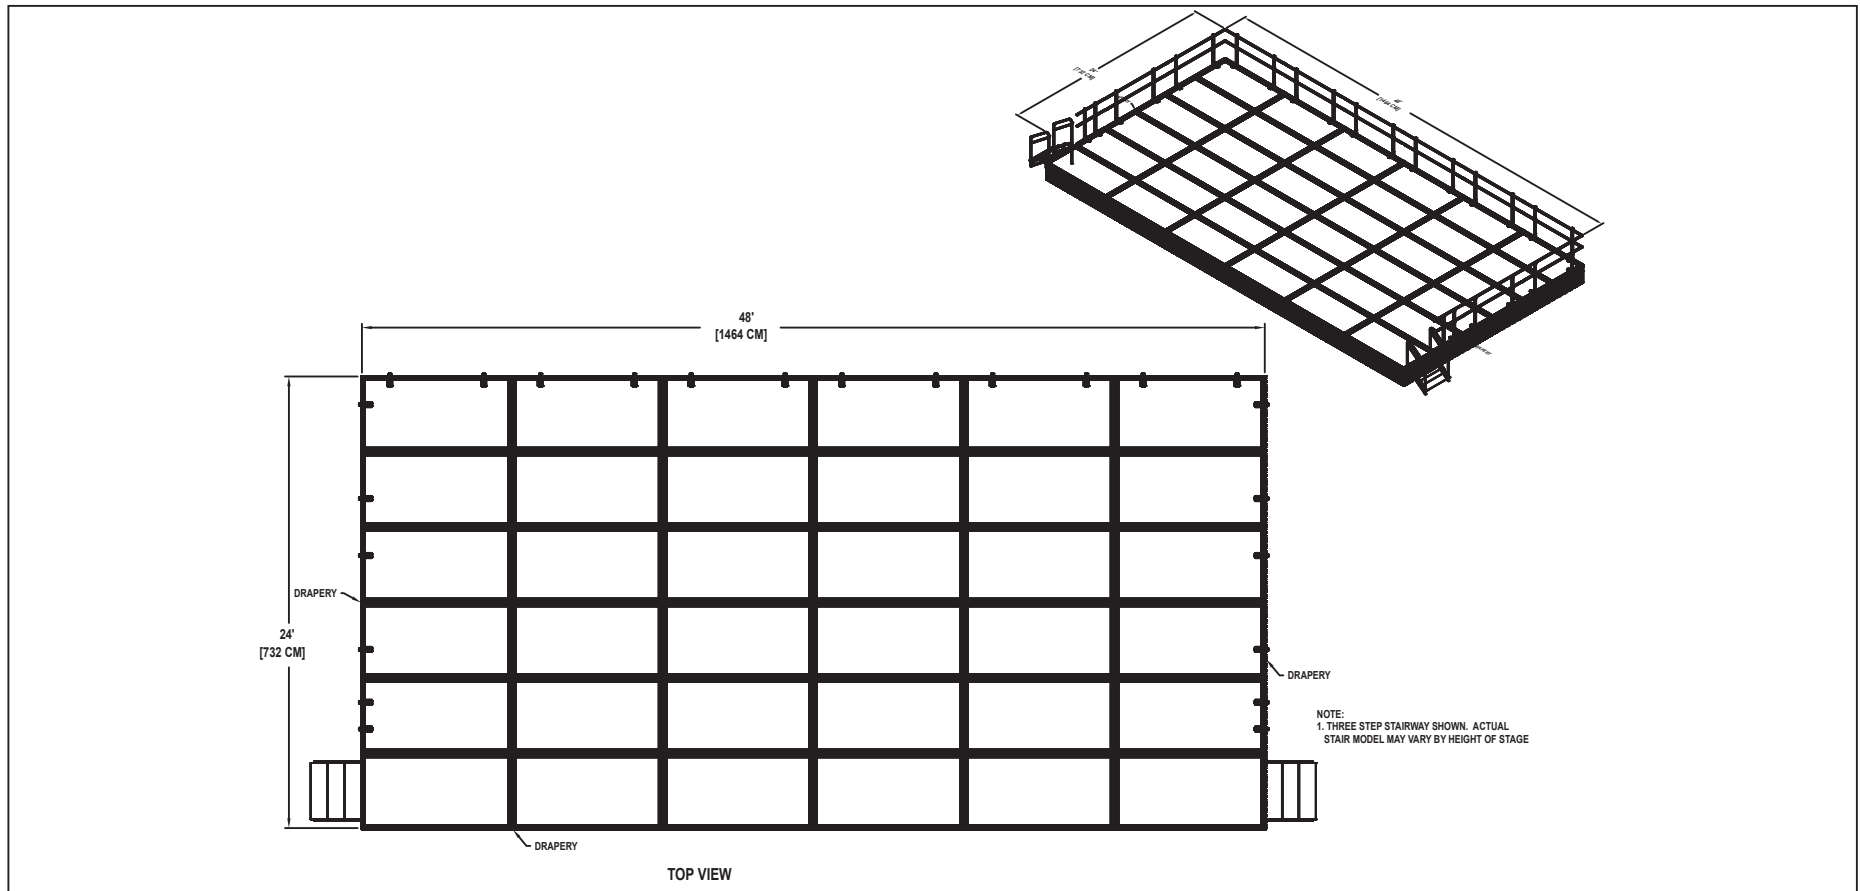

FLAT STAGE SET

NO. 461 - 24' X 48'

SET INCLUDES (36) 4'x8' (122 CM x 244 CM) STAGE UNITS,
TWO STAIRWAYS WITH HANDRAILS, DRAPERY CLOSURES,
GUARDRAIL, AND CARTS.

Wenger®
CORPORATION

Wenger

JRCLANCY

GEARBOSS

Drawing 100A312_A
Sheet 12 of 18